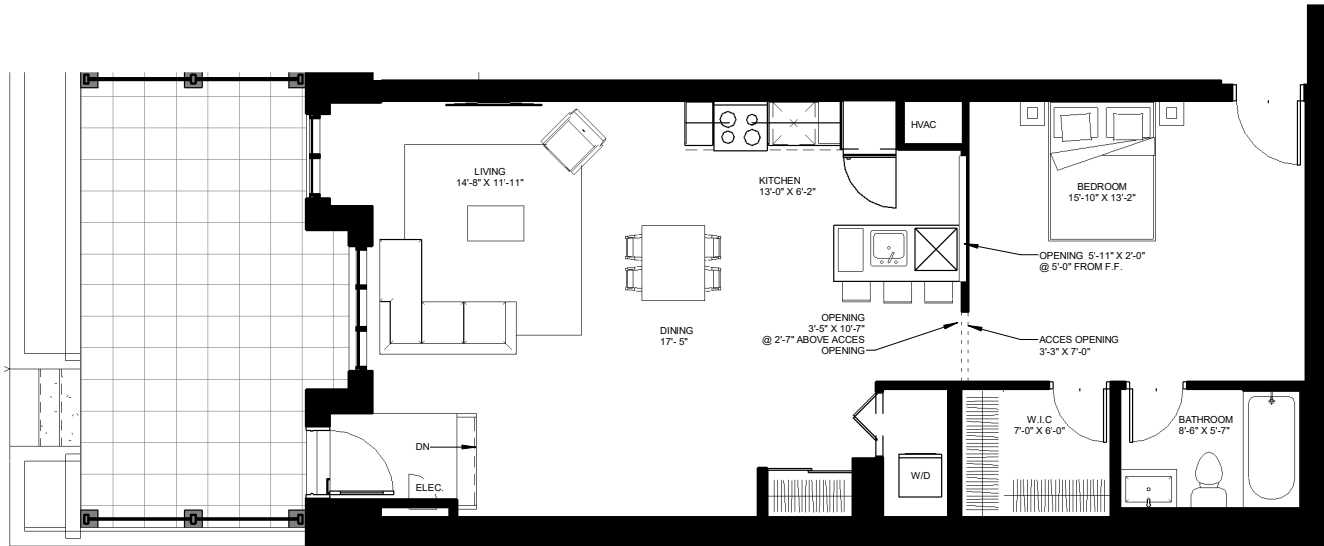

the
beckett.
Unit 101

TH 1

LEVEL 1
1007 SQ.FT.
1 BED

contact rentals@districtrealty.com

Professionally managed by District Realty. Sizes and specifications are subject to change without notice. E. & O.E.