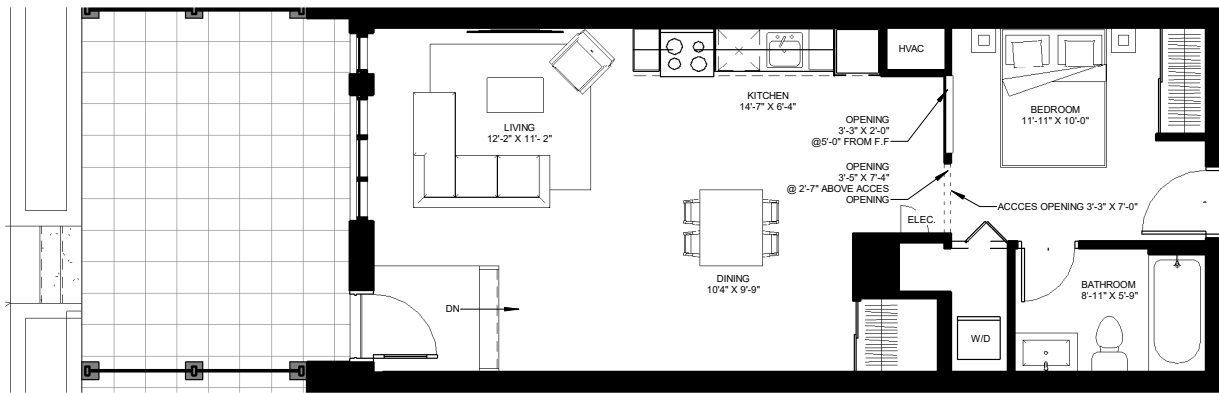

the
beckett.
Unit 102

TH 2

LEVEL 1
702 SQ.FT.
1 BED

contact rentals@districtrealty.com

Professionally managed by District Realty. Sizes and specifications are subject to change without notice. E. & O.E.