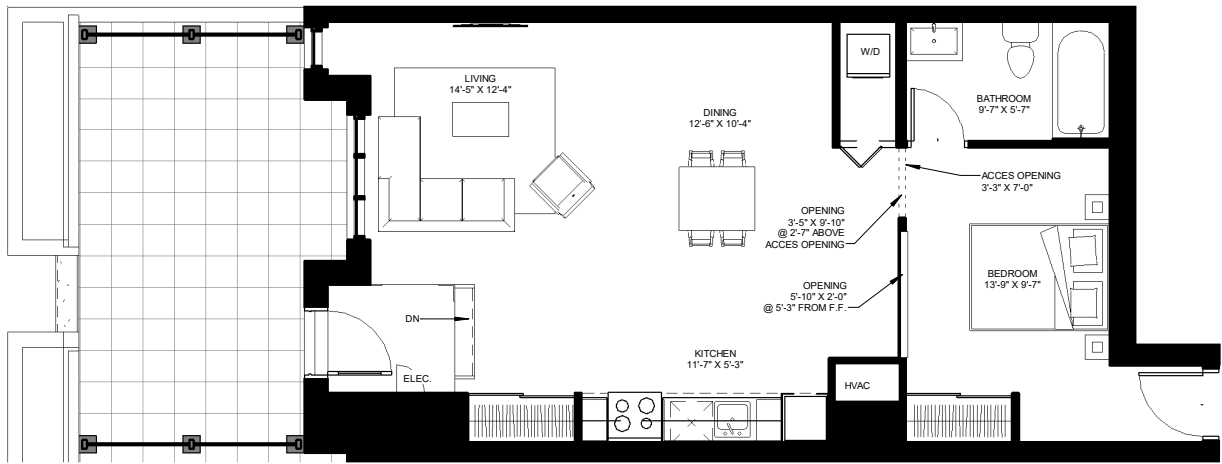

the
beckett.
Unit 103

TH 3

LEVEL 1
825 SQ.FT.
1 BED

contact rentals@districtrealty.com

Professionally managed by District Realty. Sizes and specifications are subject to change without notice. E. & O.E.