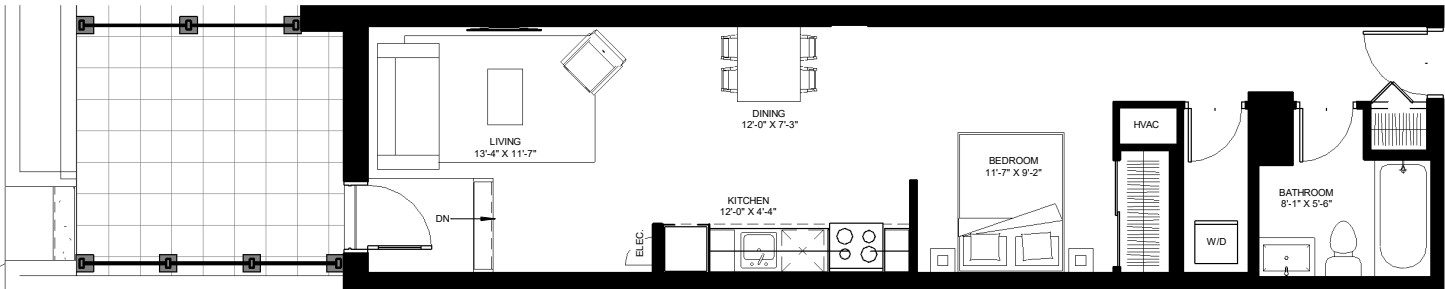

the
beckett.
Unit 104

TH 4

LEVEL 1
661 SQ.FT.
STUDIO

contact rentals@districtrealty.com

Professionally managed by District Realty. Sizes and specifications are subject to change without notice. E. & O.E.