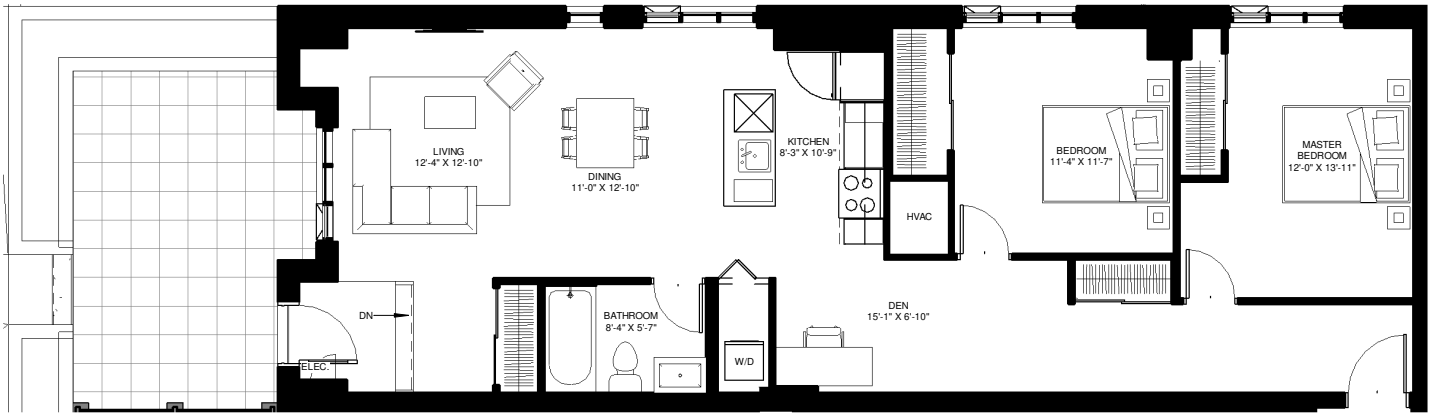

the
beckett.
Unit 105

TH 5

LEVEL 1
1191 SQ.FT.
2 BED

contact rentals@districtrealty.com

Professionally managed by District Realty. Sizes and specifications are subject to change without notice. E. & O.E.