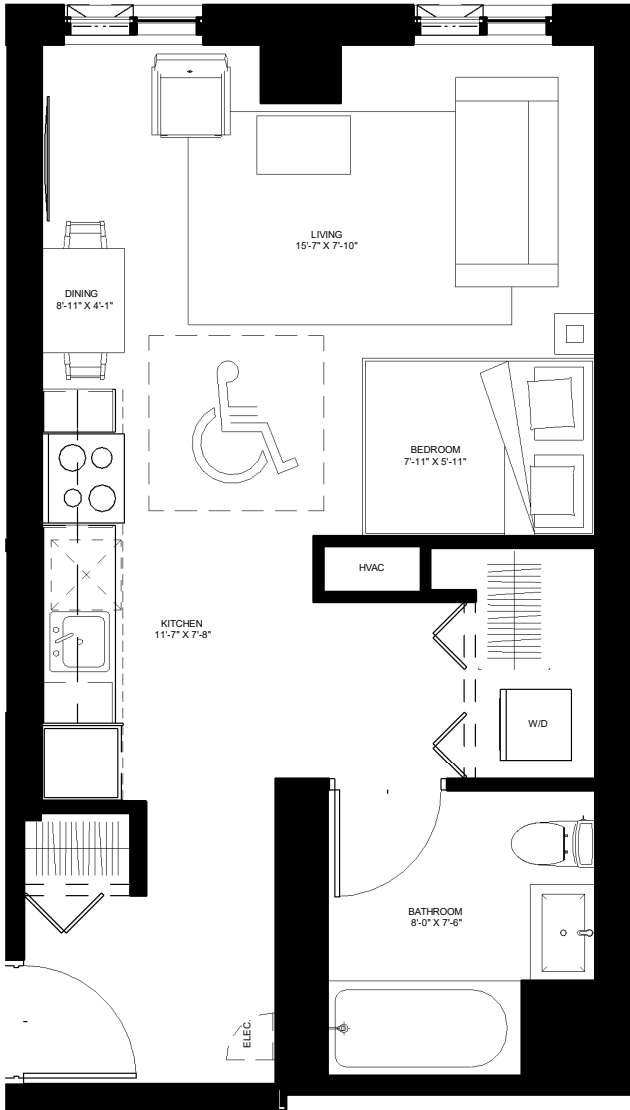

the  
beckett.  
Unit 106

TH 6

LEVEL 1  
515 SQ.FT.  
STUDIO

contact [rentals@districtrealty.com](mailto:rentals@districtrealty.com)

Professionally managed by District Realty. Sizes and specifications are subject to change without notice. E. & O.E.