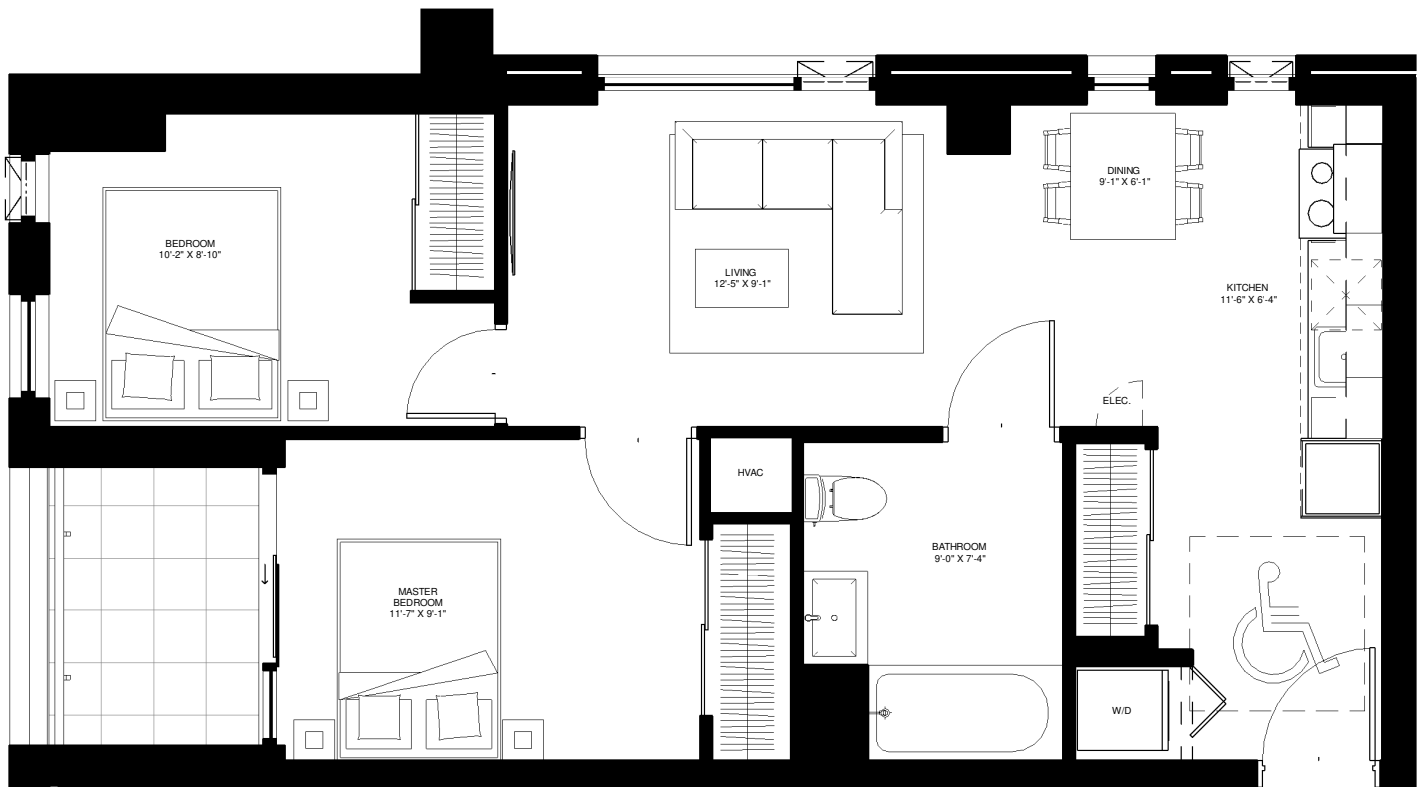

the
beckett.
Unit 209

LEVEL 2 + 3
724 SQ.FT.
2 BED

contact rentals@districtrealty.com

Professionally managed by District Realty. Sizes and specifications are subject to change without notice. E. & O.E.