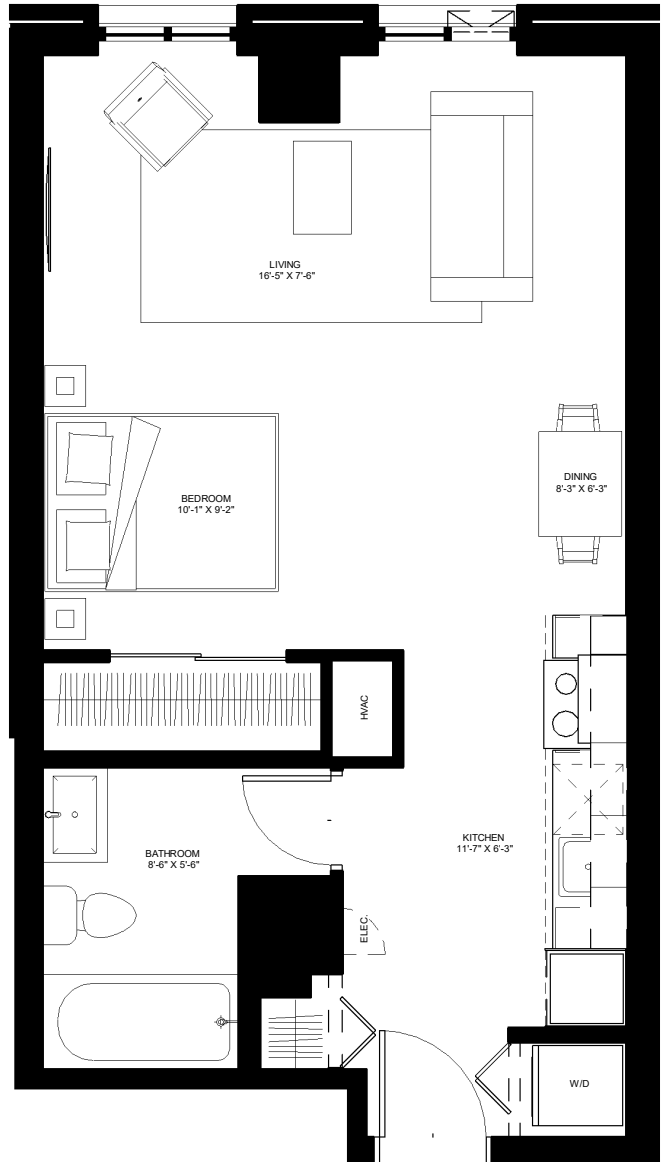

the
beckett.
Unit 210

LEVEL 2
545 SQ.FT.
STUDIO

contact rentals@districtrealty.com

Professionally managed by District Realty. Sizes and specifications are subject to change without notice. E. & O.E.