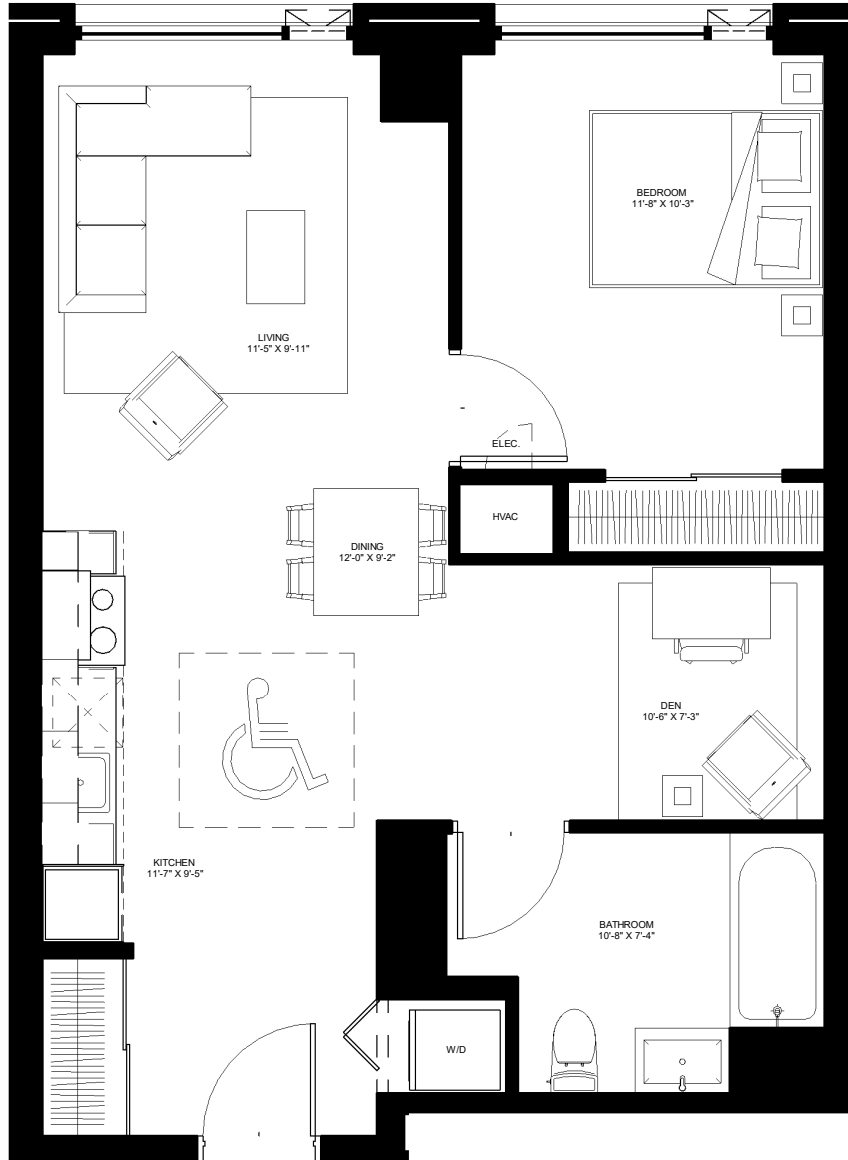

the
beckett.
Unit 211

K

LEVEL 2
724 SQ.FT.
1 BED + DEN

contact_rentals@districtrealty.com

Professionally managed by District Realty. Sizes and specifications are subject to change without notice. E. & O.E.