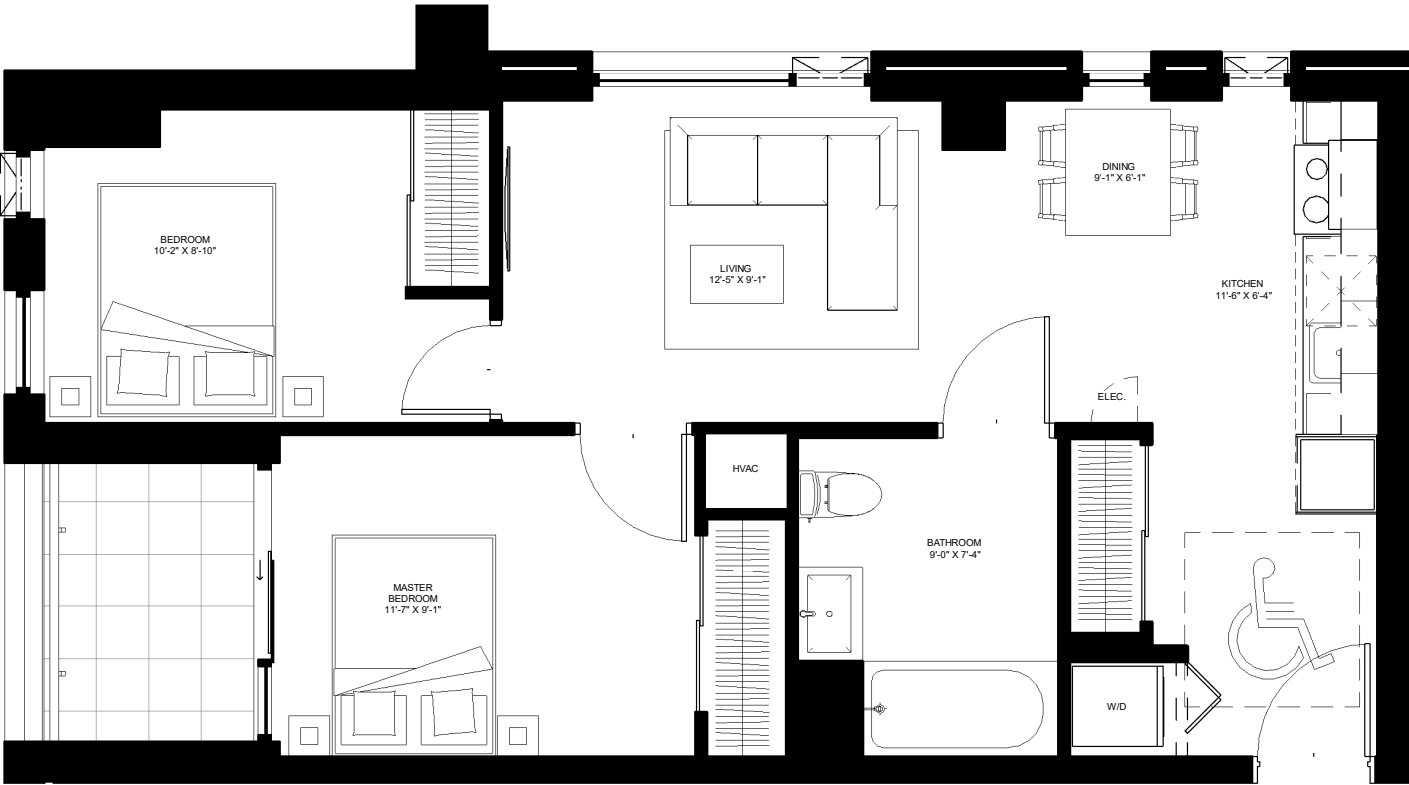

# the beckett.

Unit 311

LEVEL 3

724 SQ.FT.

2 BED

contact [rentals@districtrealty.com](mailto:rentals@districtrealty.com)

Professionally managed by District Realty. Sizes and specifications are subject to change without notice. E. & O.E.