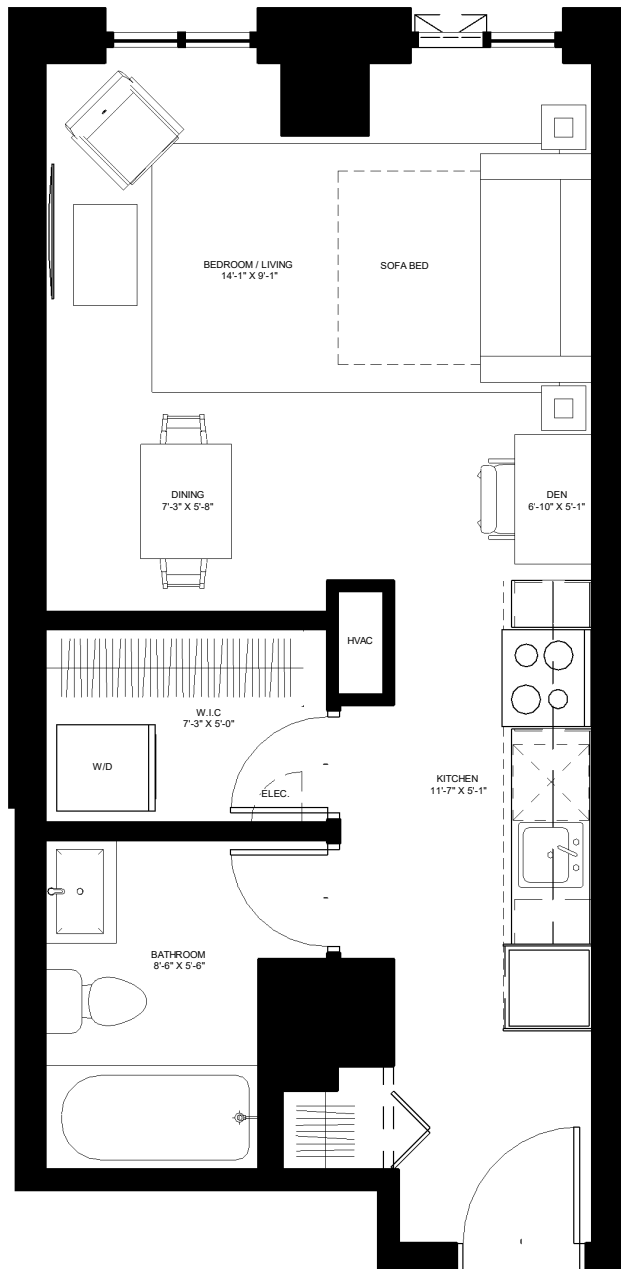

the  
beckett.  
Unit 312

LEVEL 3  
470 SQ.FT.  
STUDIO

contact [rentals@districtrealty.com](mailto:rentals@districtrealty.com)

Professionally managed by District Realty. Sizes and specifications are subject to change without notice. E. & O.E.