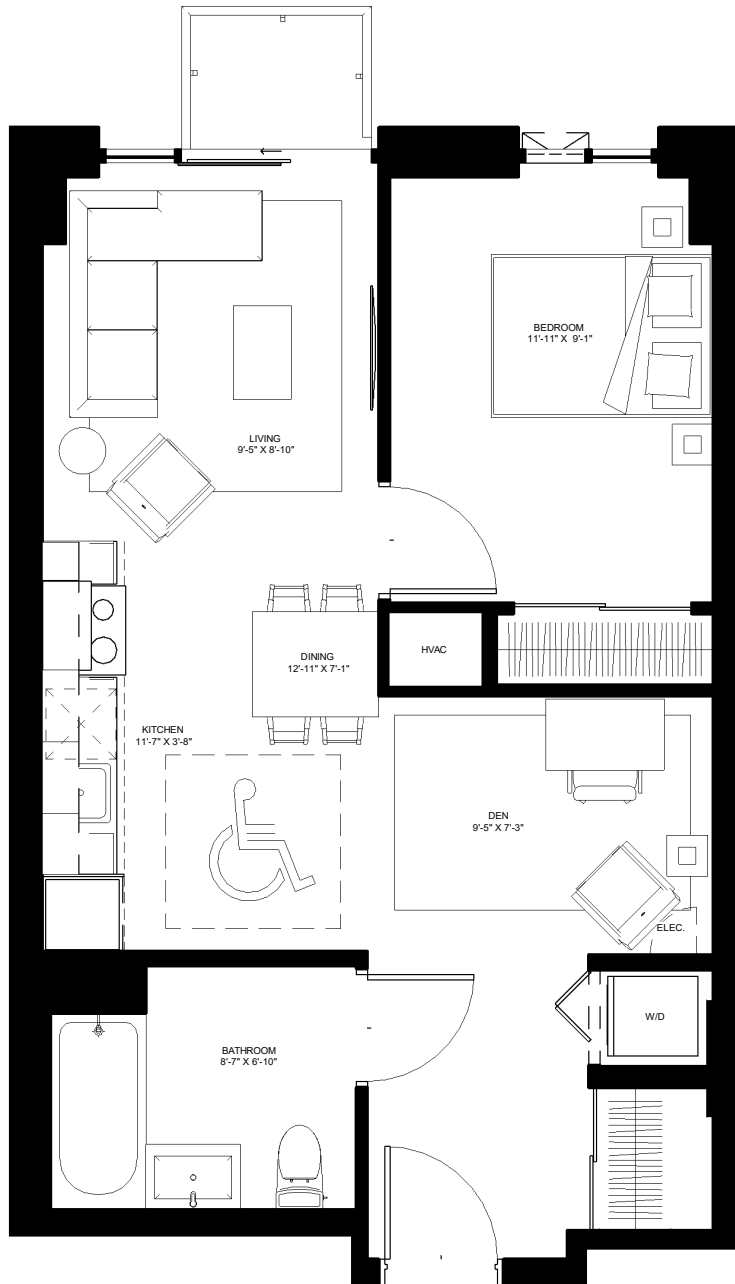

the
beckett.
Unit 314

U

LEVEL 3
622 SQ.FT.
1 BED + DEN

contact rentals@districtrealty.com

Professionally managed by District Realty. Sizes and specifications are subject to change without notice. E. & O.E.