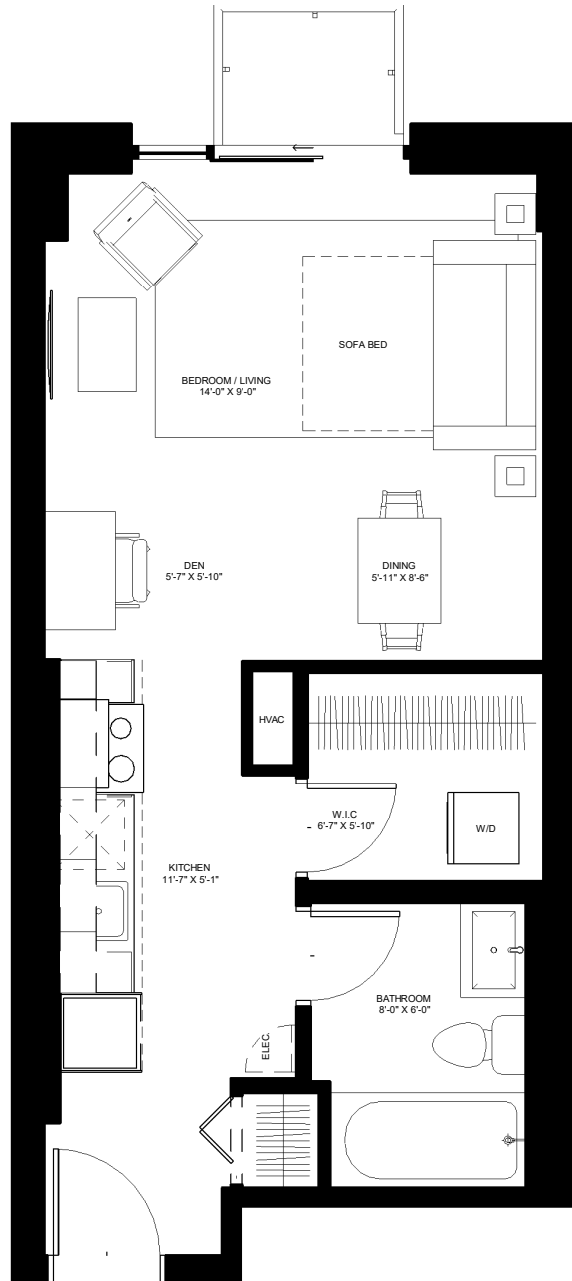

the
beckett.
Unit 315

LEVEL 3
468 SQ.FT.
STUDIO

contact rentals@districtrealty.com

Professionally managed by District Realty. Sizes and specifications are subject to change without notice. E. & O.E.