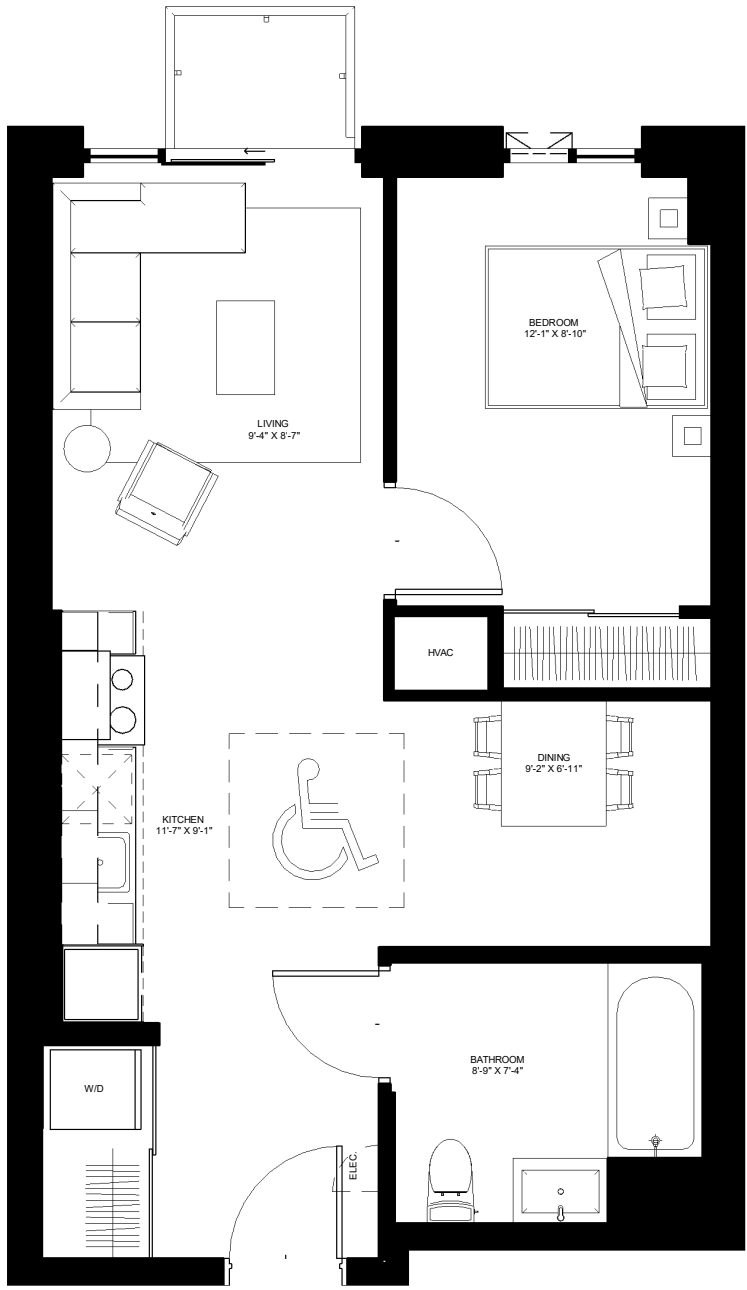

the  
beckett.  
Unit 316

contact [rentals@districtrealty.com](mailto:rentals@districtrealty.com)

Professionally managed by District Realty. Sizes and specifications are subject to change without notice. E. & O.E.