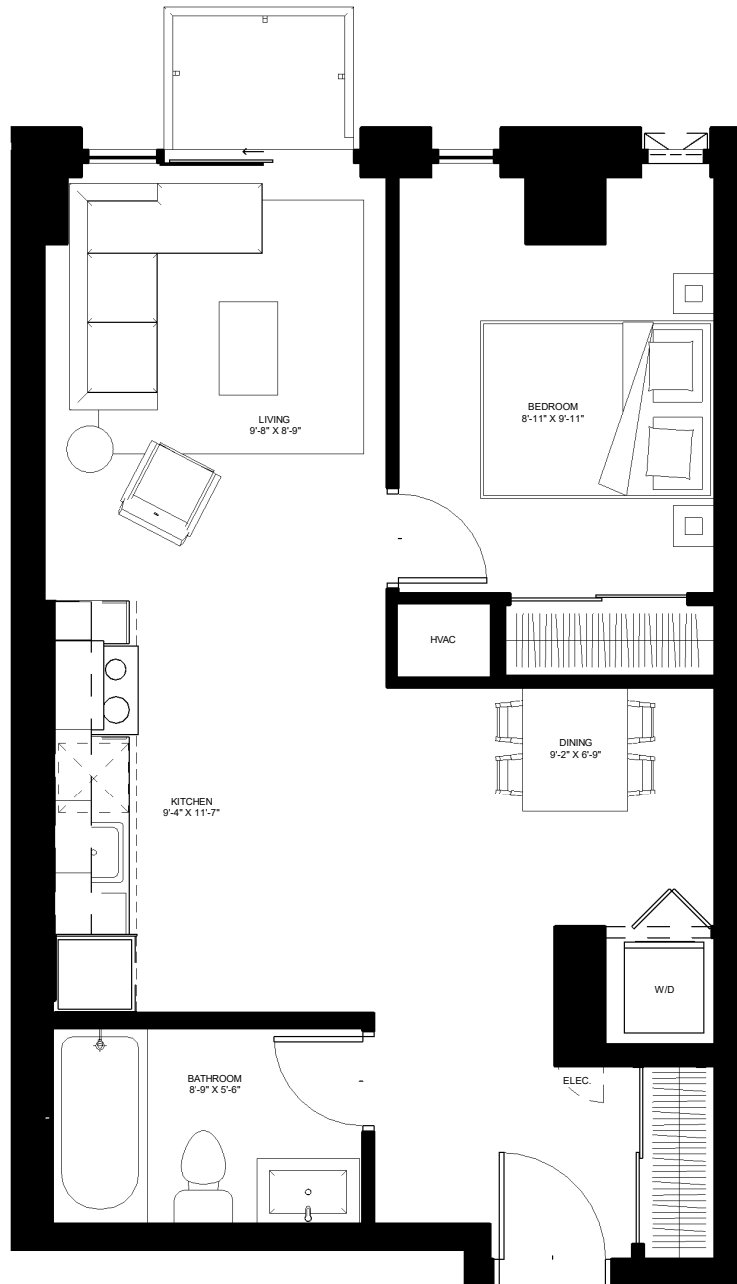

the
beckett.
Unit 317

LEVEL 3
627 SQ.FT.
1 BED + DEN

contact rentals@districtrealty.com

Professionally managed by District Realty. Sizes and specifications are subject to change without notice. E. & O.E.