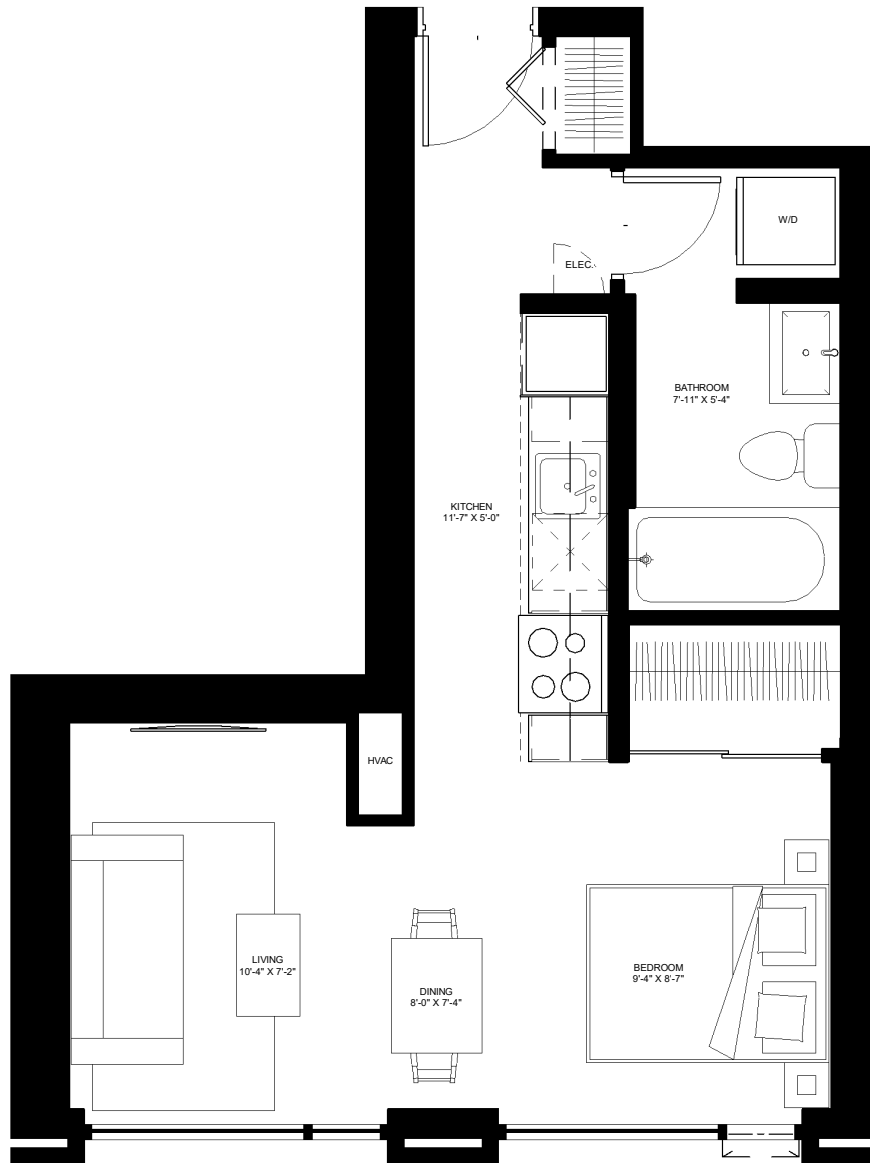

the
beckett.
Unit 402

LEVEL 4
457 SQ.FT.
1 BED

BRONSON AVE

CAMBRIDGE ST N

contact rentals@districtrealty.com

Professionally managed by District Realty. Sizes and specifications are subject to change without notice. E. & O.E.