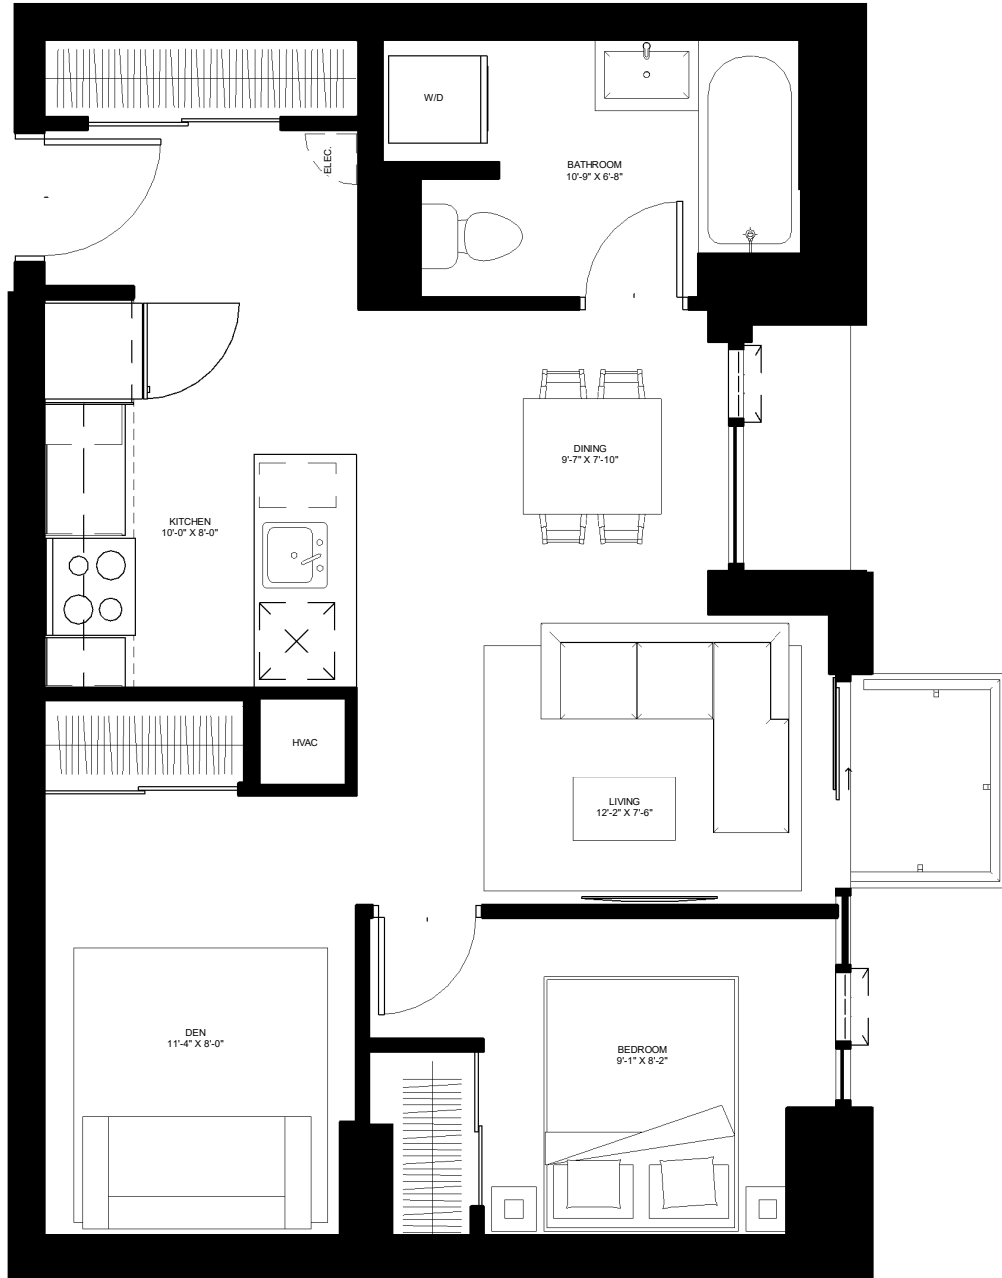

the  
beckett.  
Unit 404

GG

LEVEL 4  
685 SQ.FT.  
1 BED + DEN

[contact\\_rentals@districtrealty.com](mailto:contact_rentals@districtrealty.com)

Professionally managed by District Realty. Sizes and specifications are subject to change without notice. E. & O.E.