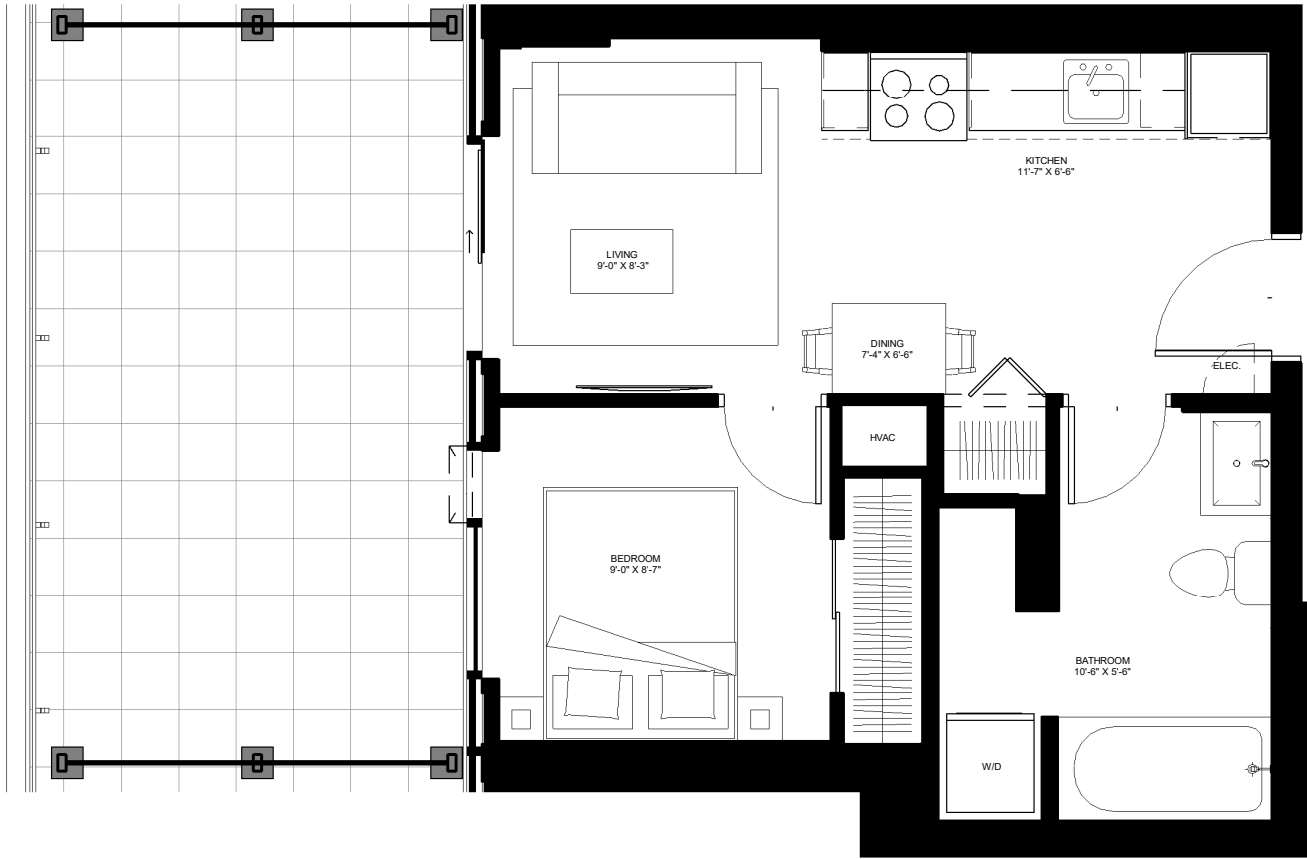

the
beckett.
Unit 406

||
LEVEL 4
435 SQ.FT.
1 BED

contact rentals@districtrealty.com

Professionally managed by District Realty. Sizes and specifications are subject to change without notice. E. & O.E.