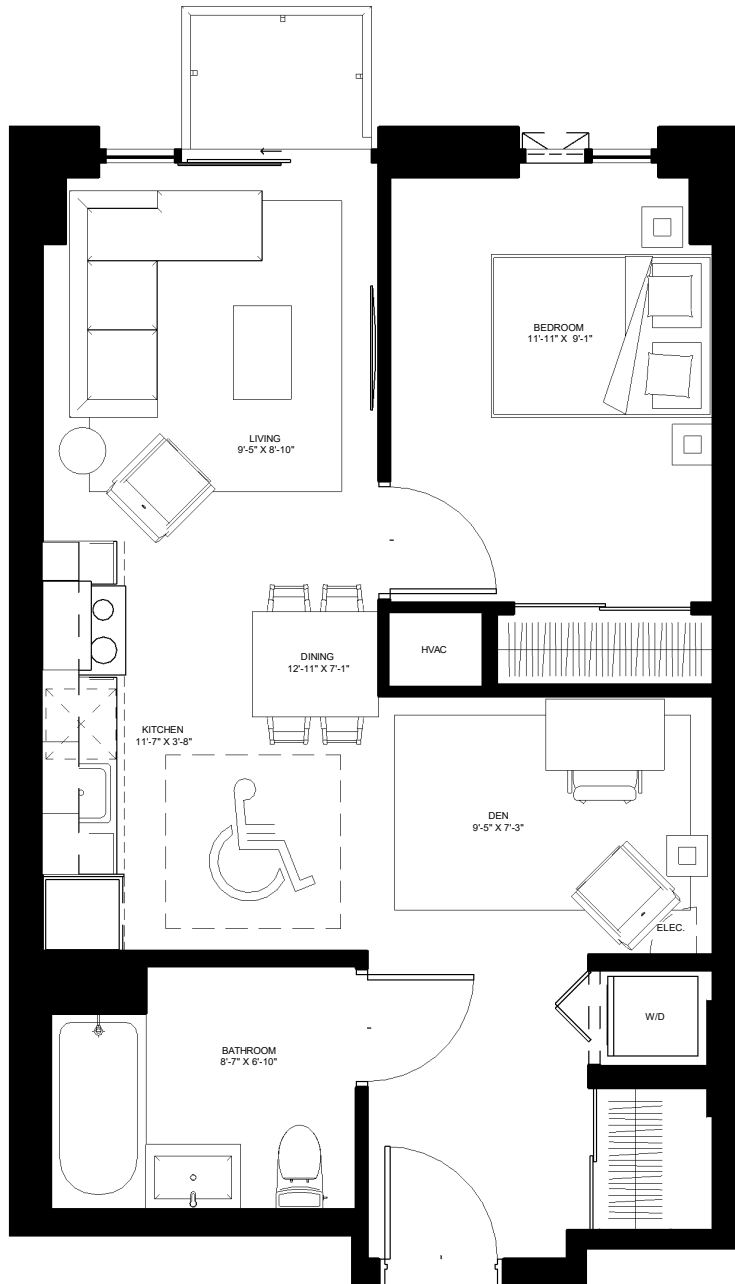

the  
beckett.  
Unit 412

U

LEVEL 4  
622 SQ.FT.  
1 BED + DEN

contact [rentals@districtrealty.com](mailto:rentals@districtrealty.com)

Professionally managed by District Realty. Sizes and specifications are subject to change without notice. E. & O.E.