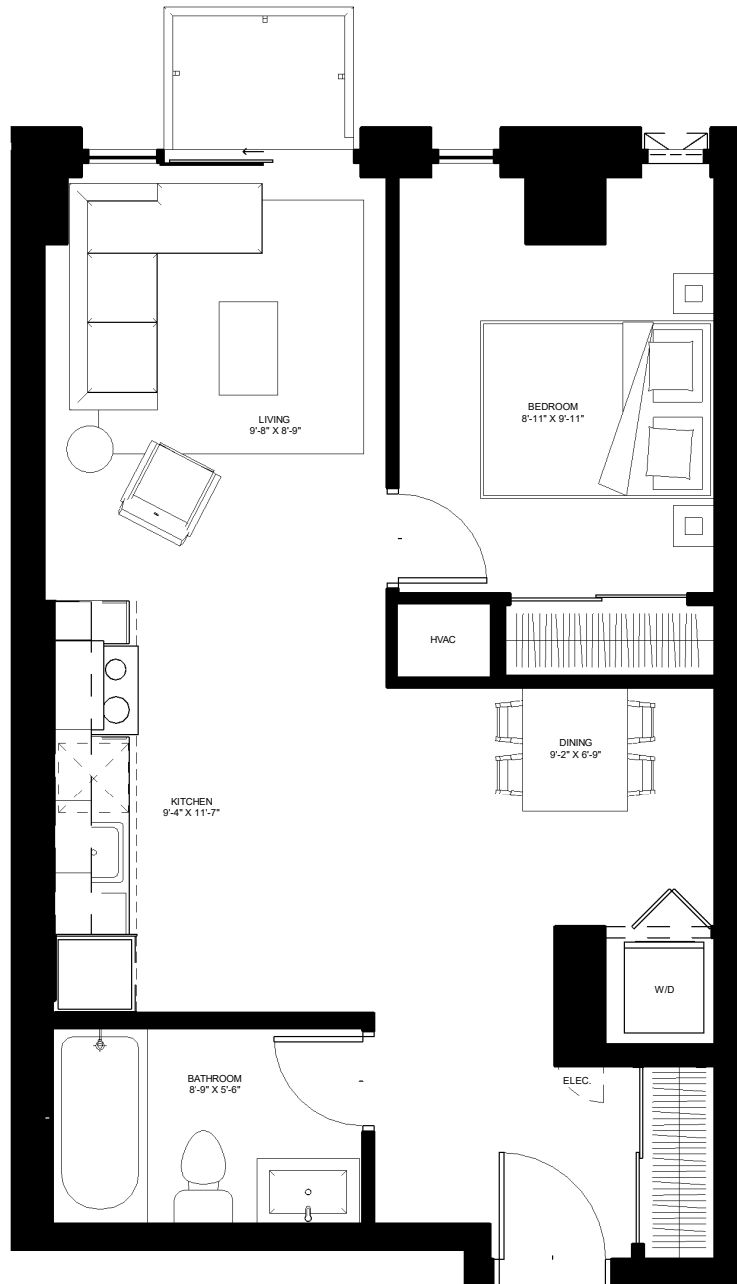

the
beckett.
Unit 415

LEVEL 4
627 SQ.FT.
1 BED + DEN

contact rentals@districtrealty.com

Professionally managed by District Realty. Sizes and specifications are subject to change without notice. E. & O.E.