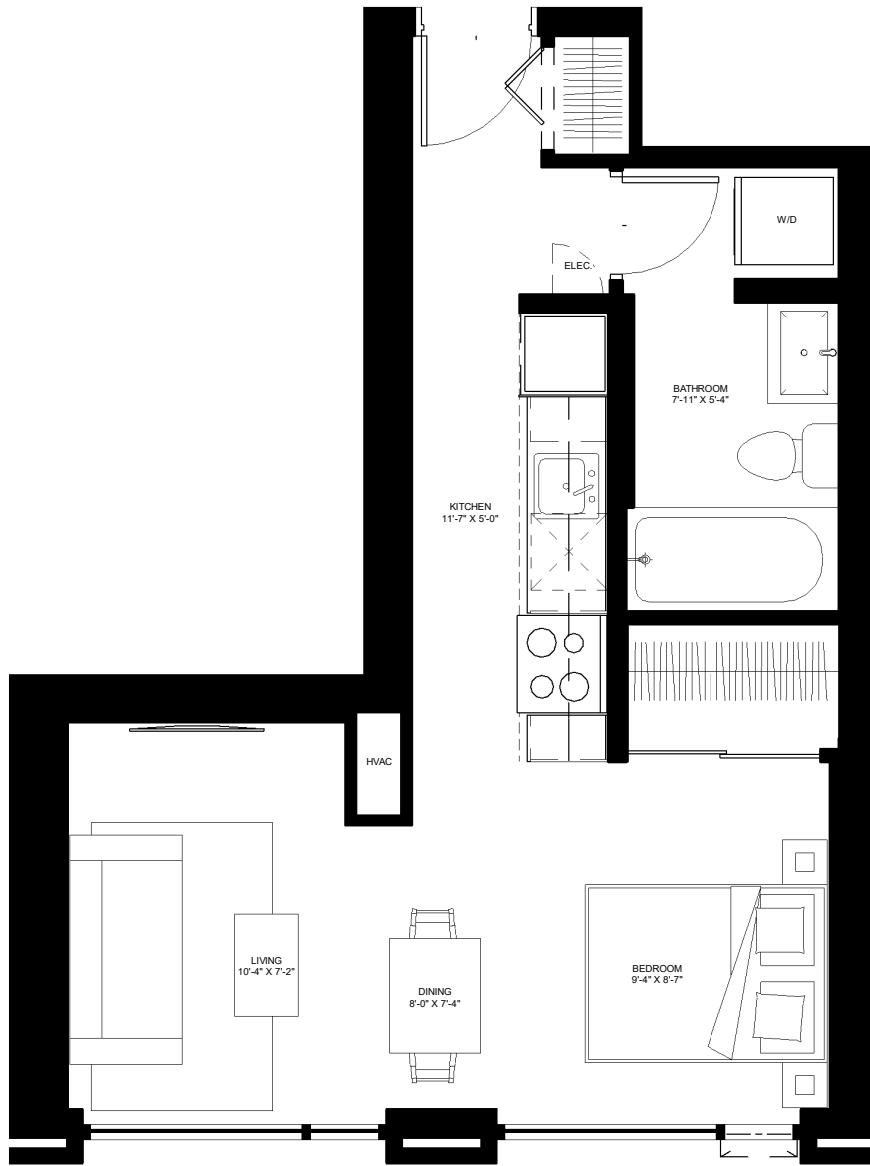

the
beckett.
Unit 502

LEVEL 5
457 SQ.FT.
1 BED

contact rentals@districtrealty.com

Professionally managed by District Realty. Sizes and specifications are subject to change without notice. E. & O.E.