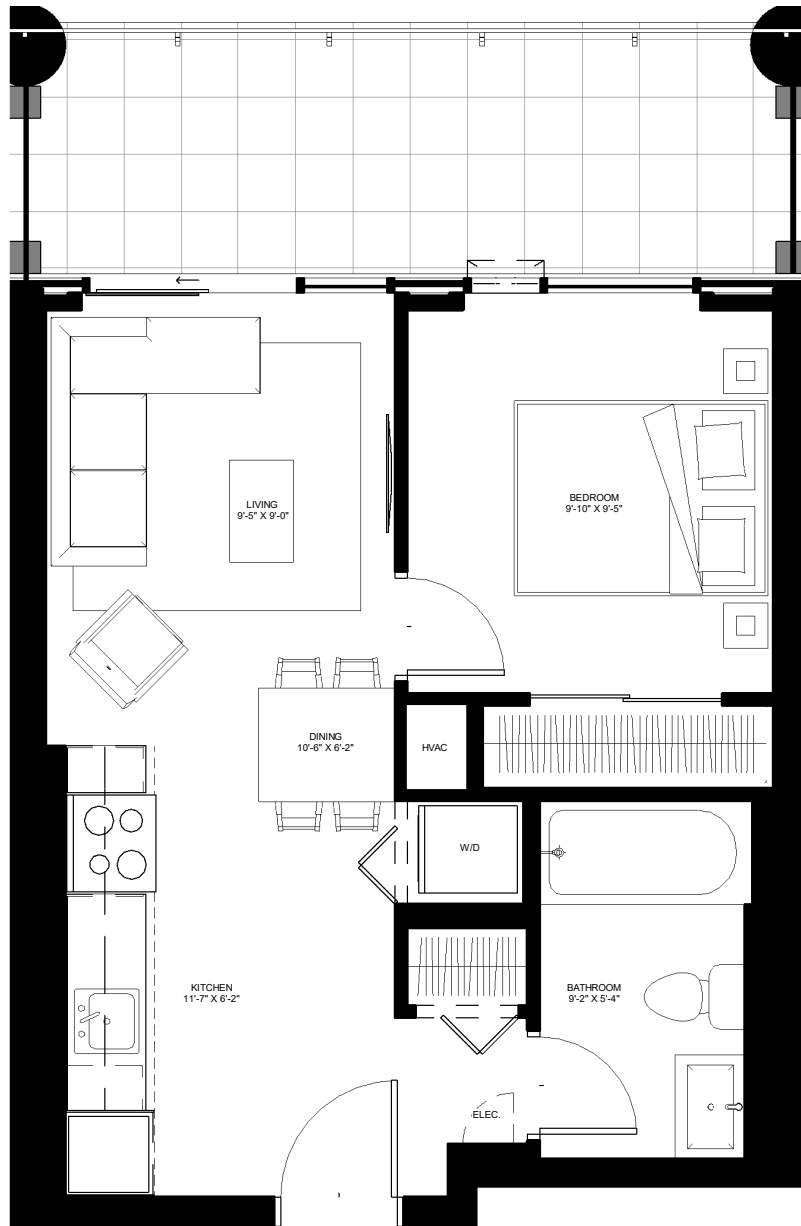

the
beckett.
Unit 507

QQ

LEVEL 5
477 SQ.FT.
1 BED

COMMON AREA

BRIDGEWAY AVE

contact rentals@districtrealty.com

Professionally managed by District Realty. Sizes and specifications are subject to change without notice. E. & O.E.