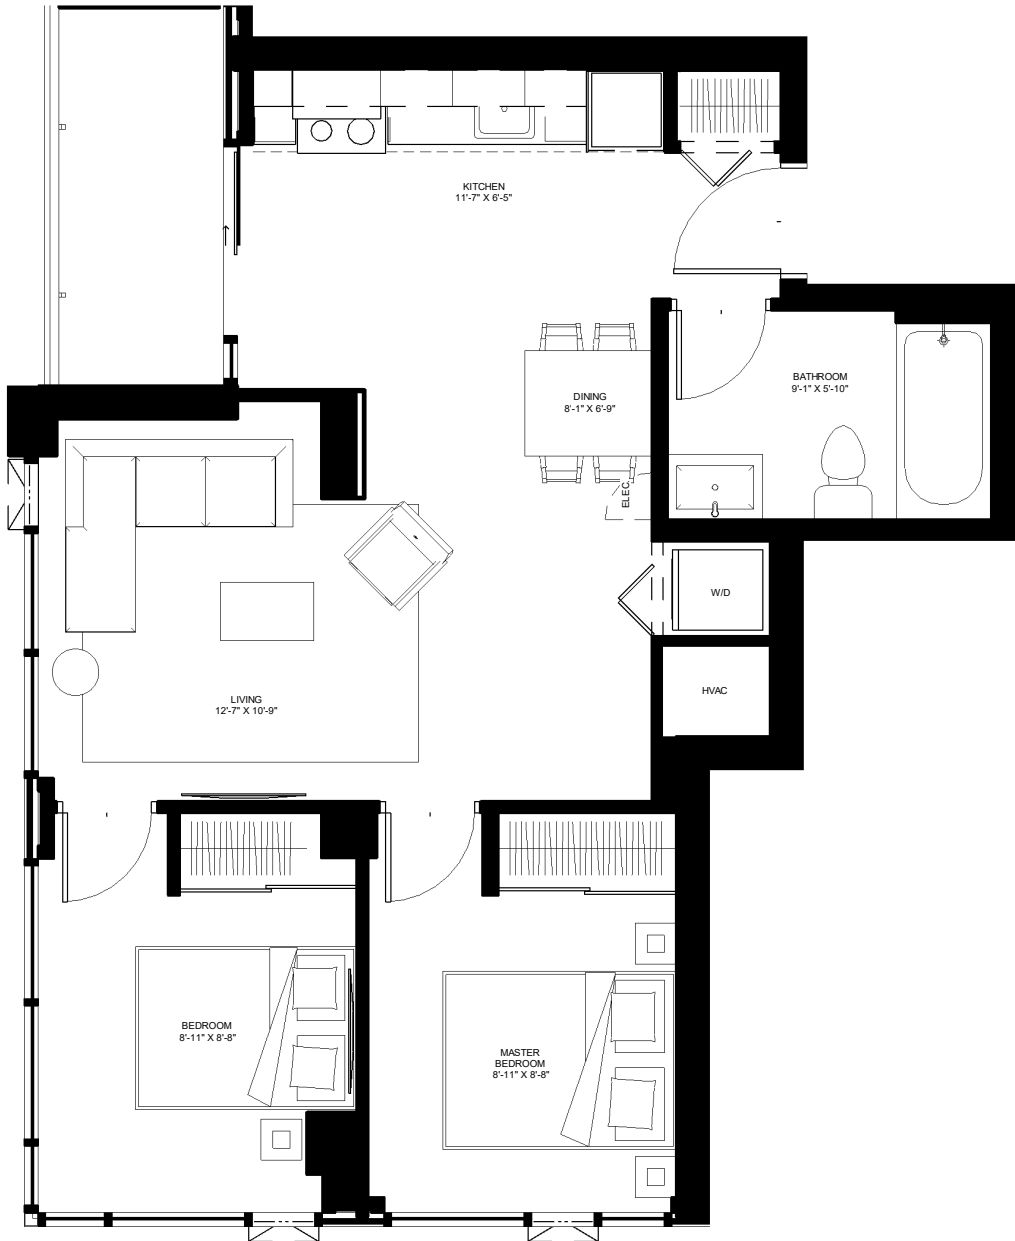

the  
beckett.  
Unit 604 - 1804

ZZ

LEVEL 6 - 18  
669 SQ.FT.  
2 BED

COMMON USE ONLY

BRIDGEWAY AVE

[contact\\_rentals@districtrealty.com](mailto:contact_rentals@districtrealty.com)

Professionally managed by District Realty. Sizes and specifications are subject to change without notice. E. & O.E.