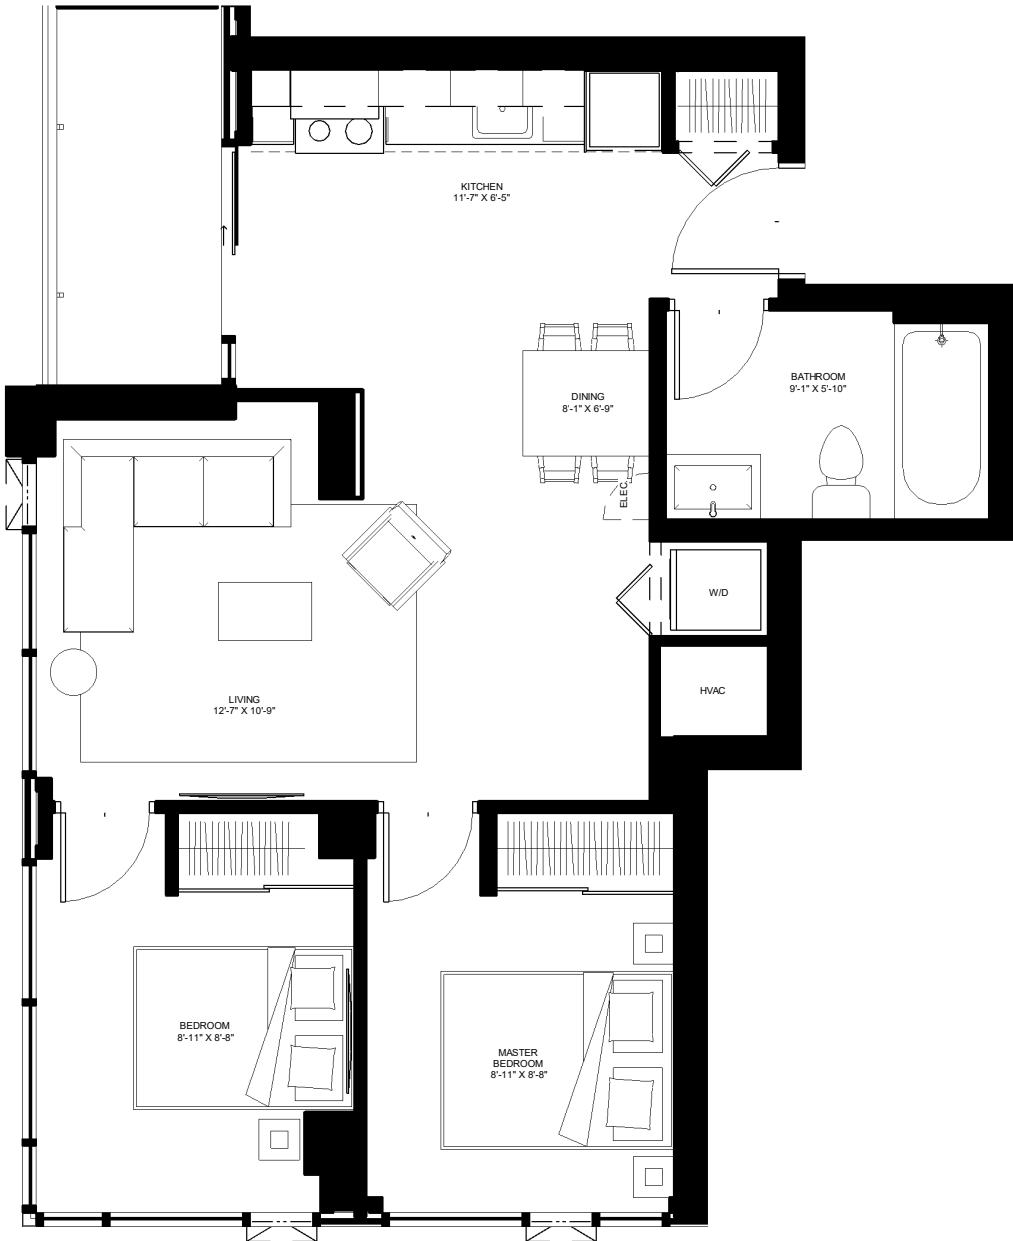

the
beckett.
Unit 604 - 1804

ZZ

LEVEL 6 - 18
669 SQ.FT.
2 BED

COMMON USE ONLY

BRIDGEWAY AVE

contact rentals@districtrealty.com

Professionally managed by District Realty. Sizes and specifications are subject to change without notice. E. & O.E.