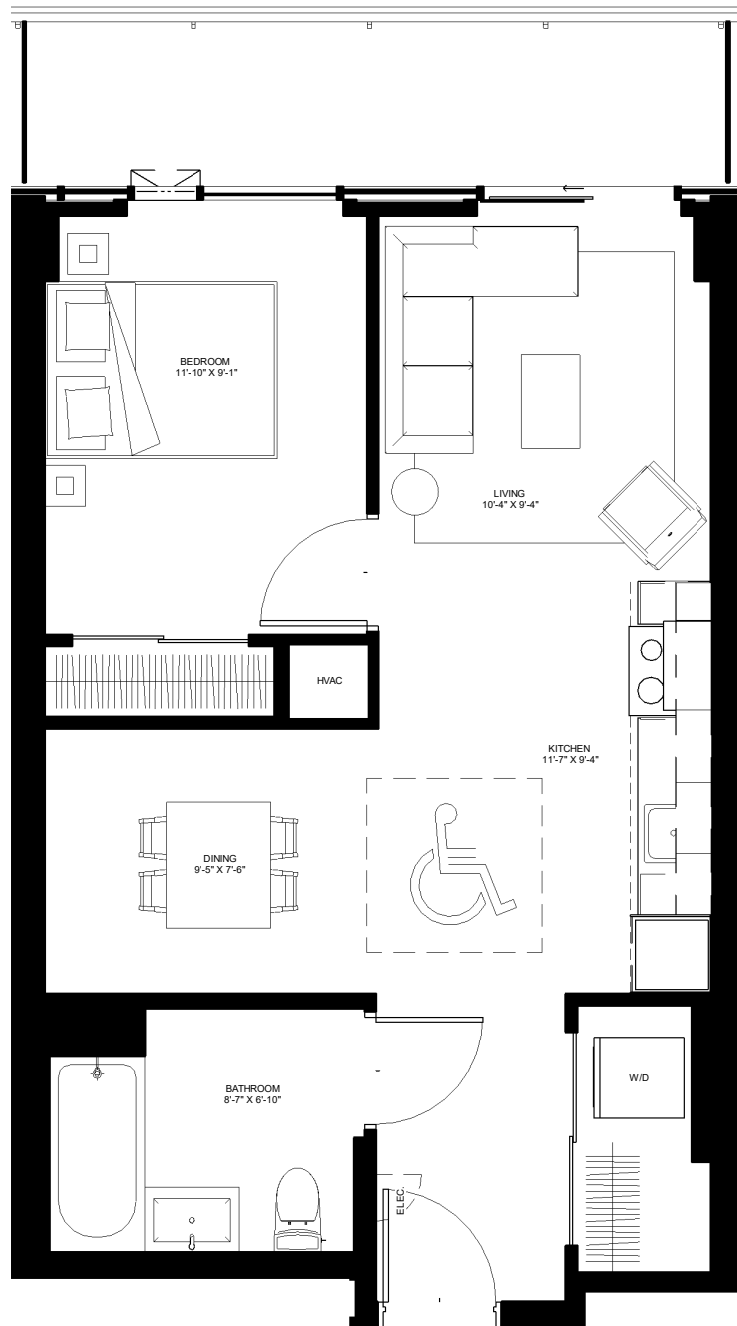

the
beckett.
Unit 606

BBB

LEVEL 6
617 SQ.FT.
1 BED + DEN

COMMON AREA

SECTION AVE

contact rentals@districtrealty.com

Professionally managed by District Realty. Sizes and specifications are subject to change without notice. E. & O.E.