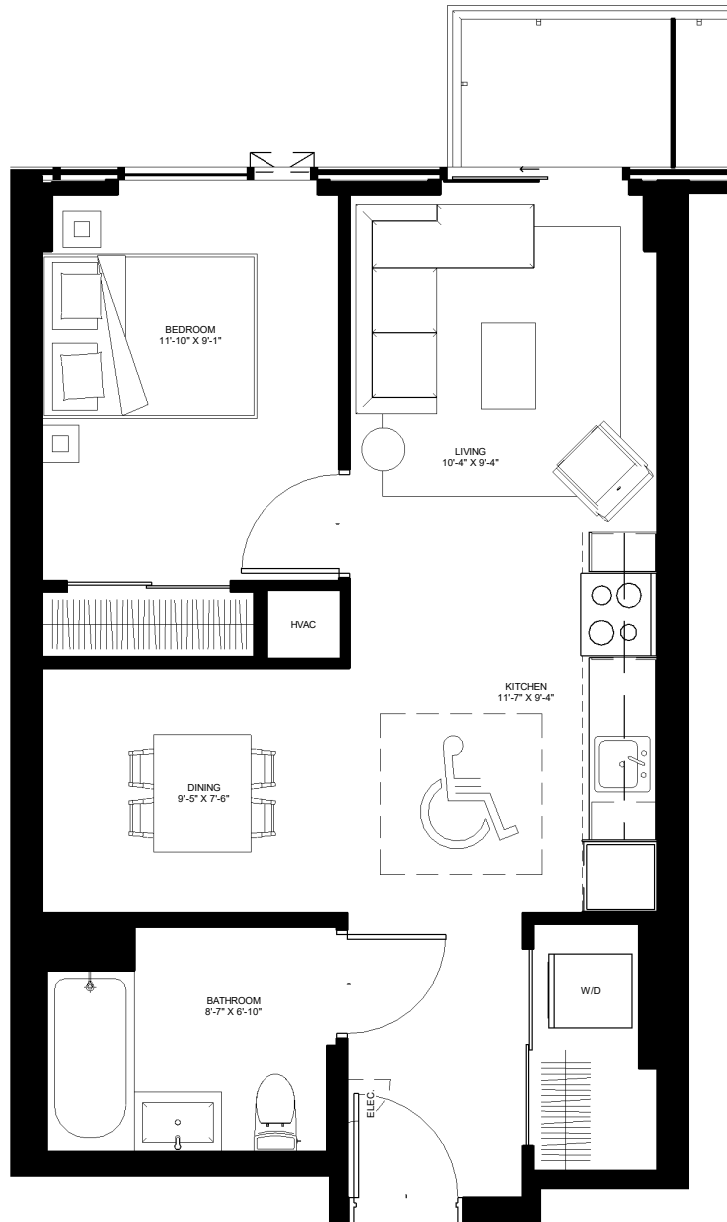

the  
beckett.  
Unit 706 - 1806

LEVEL 7 - 18  
617 SQ.FT.  
1 BED+DEN

COMMON USE ONLY

BRIDGEWAY

[contact\\_rentals@districtrealty.com](mailto:contact_rentals@districtrealty.com)

Professionally managed by District Realty. Sizes and specifications are subject to change without notice. E. & O.E.