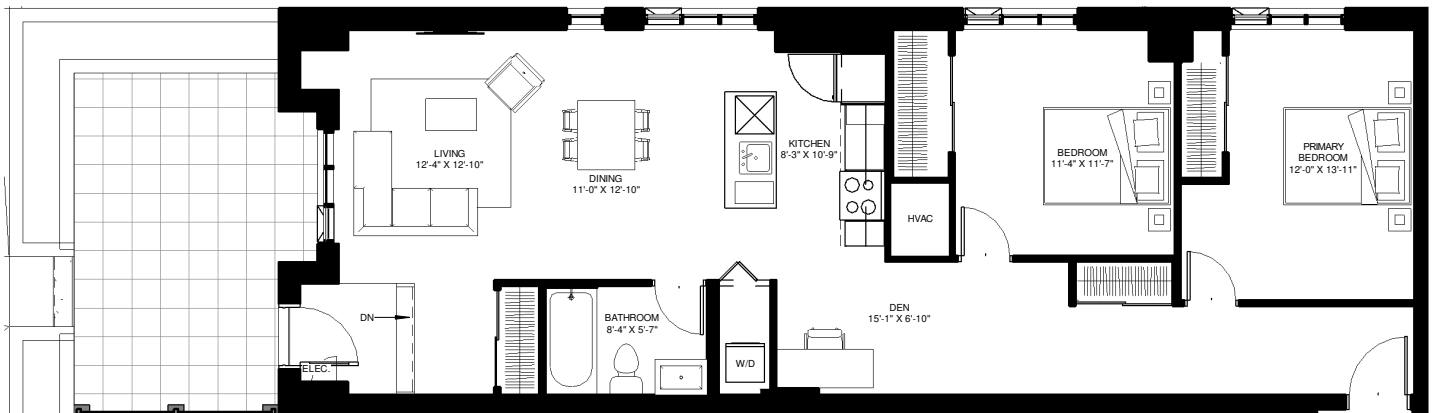

the  
beckett.  
Unit 105

TH 5

LEVEL 1  
1191 SQ.FT.  
2 BED

contact [rentals@districtrealty.com](mailto:rentals@districtrealty.com)

Professionally managed by District Realty. Sizes and specifications are subject to change without notice. E. & O.E.