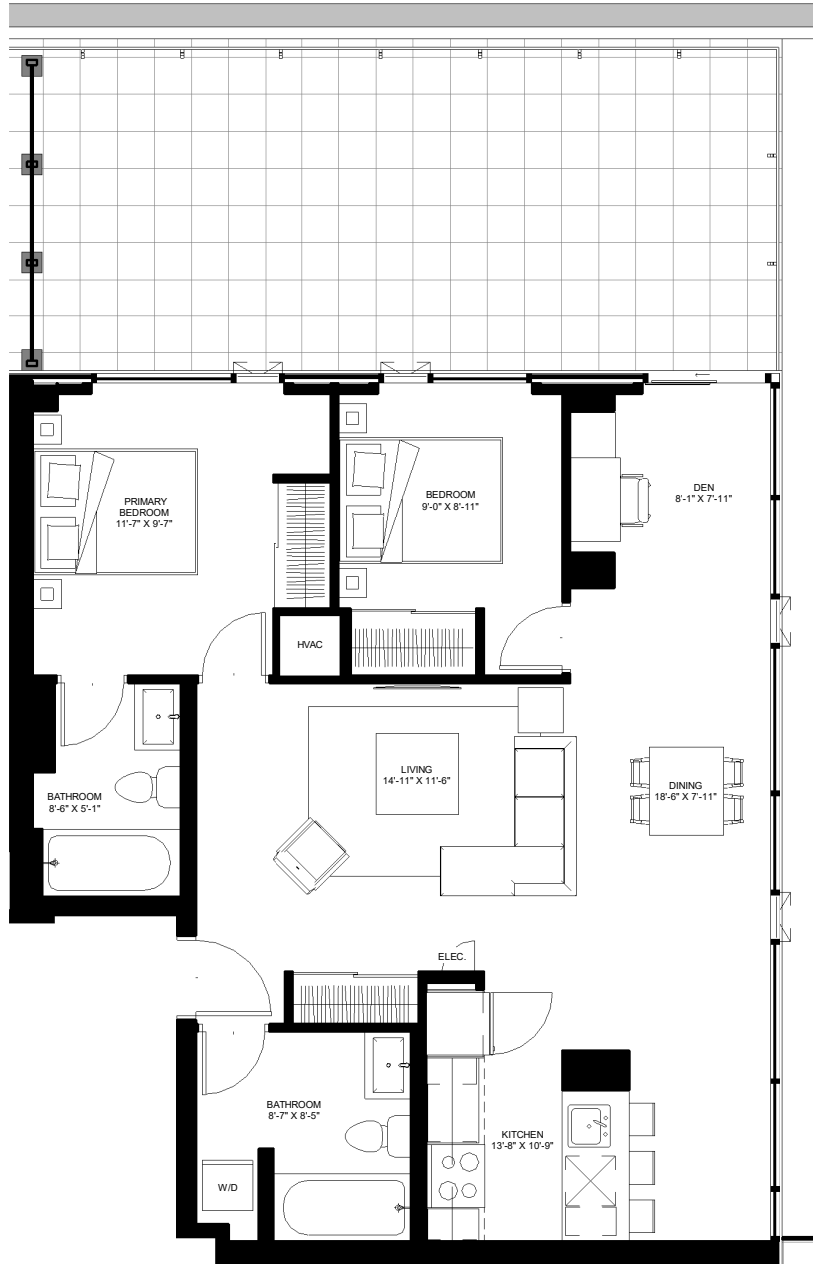

the
beckett.
Unit 1906

PH 6

LEVEL 19
978 SQ.FT.
2 BED

COMMON AREA

WASHDC AVE

contact_rentals@districtrealty.com

Professionally managed by District Realty. Sizes and specifications are subject to change without notice. E. & O.E.