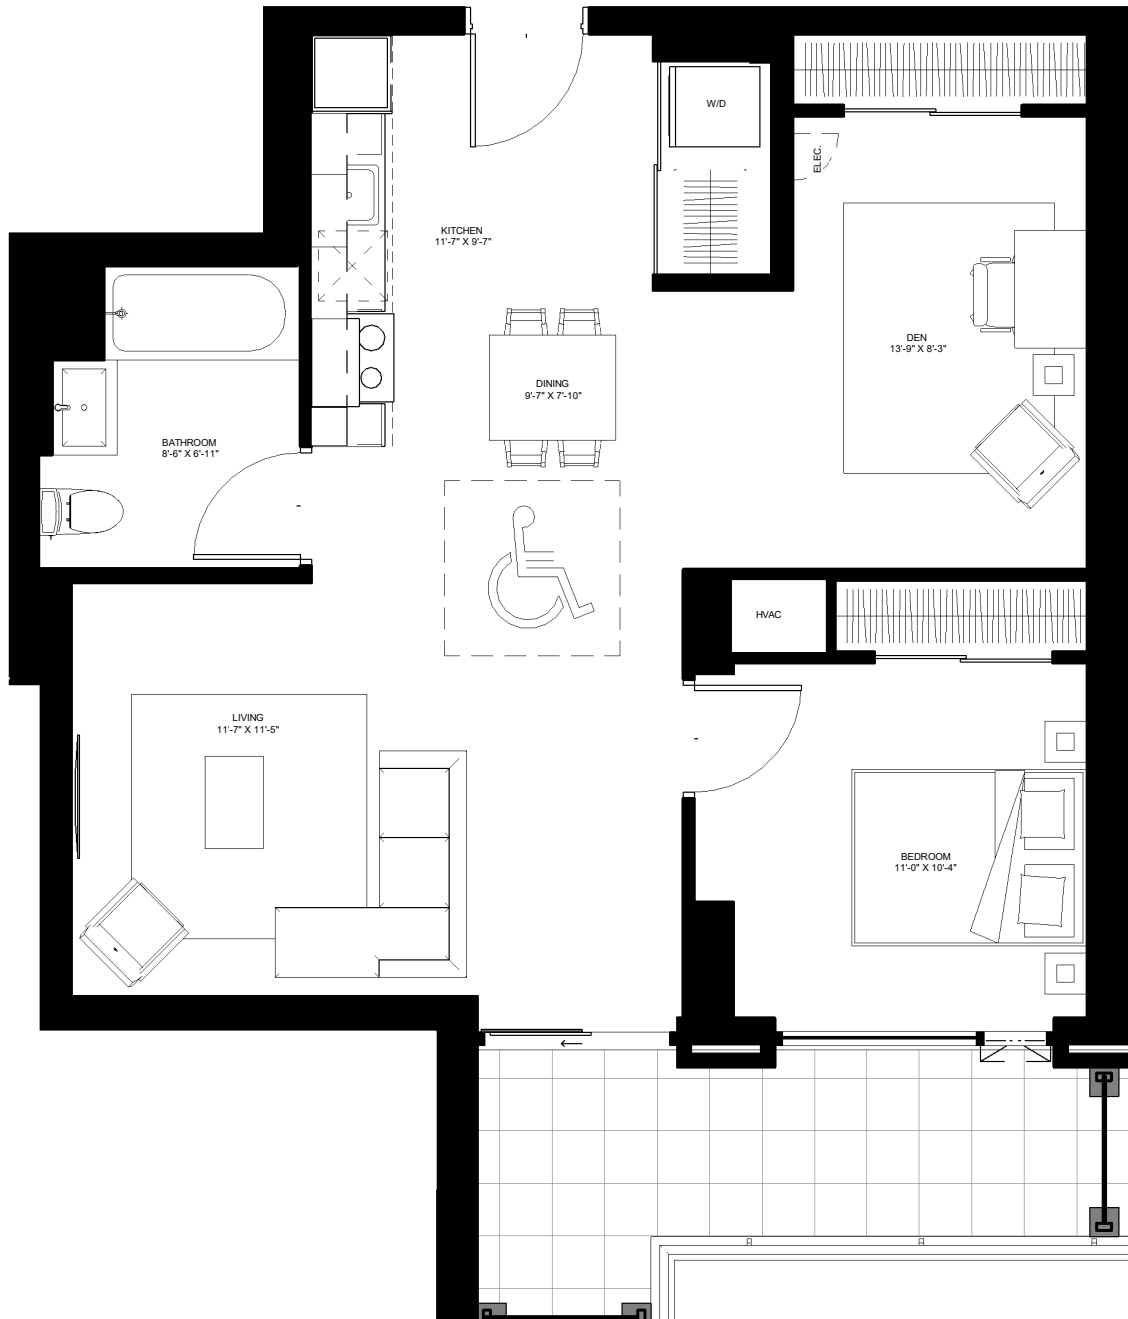

the
beckett.
Unit 202

B

LEVEL 2
845 SQ.FT.
1 BED + DEN

contact rentals@districtrealty.com

Professionally managed by District Realty. Sizes and specifications are subject to change without notice. E. & O.E.